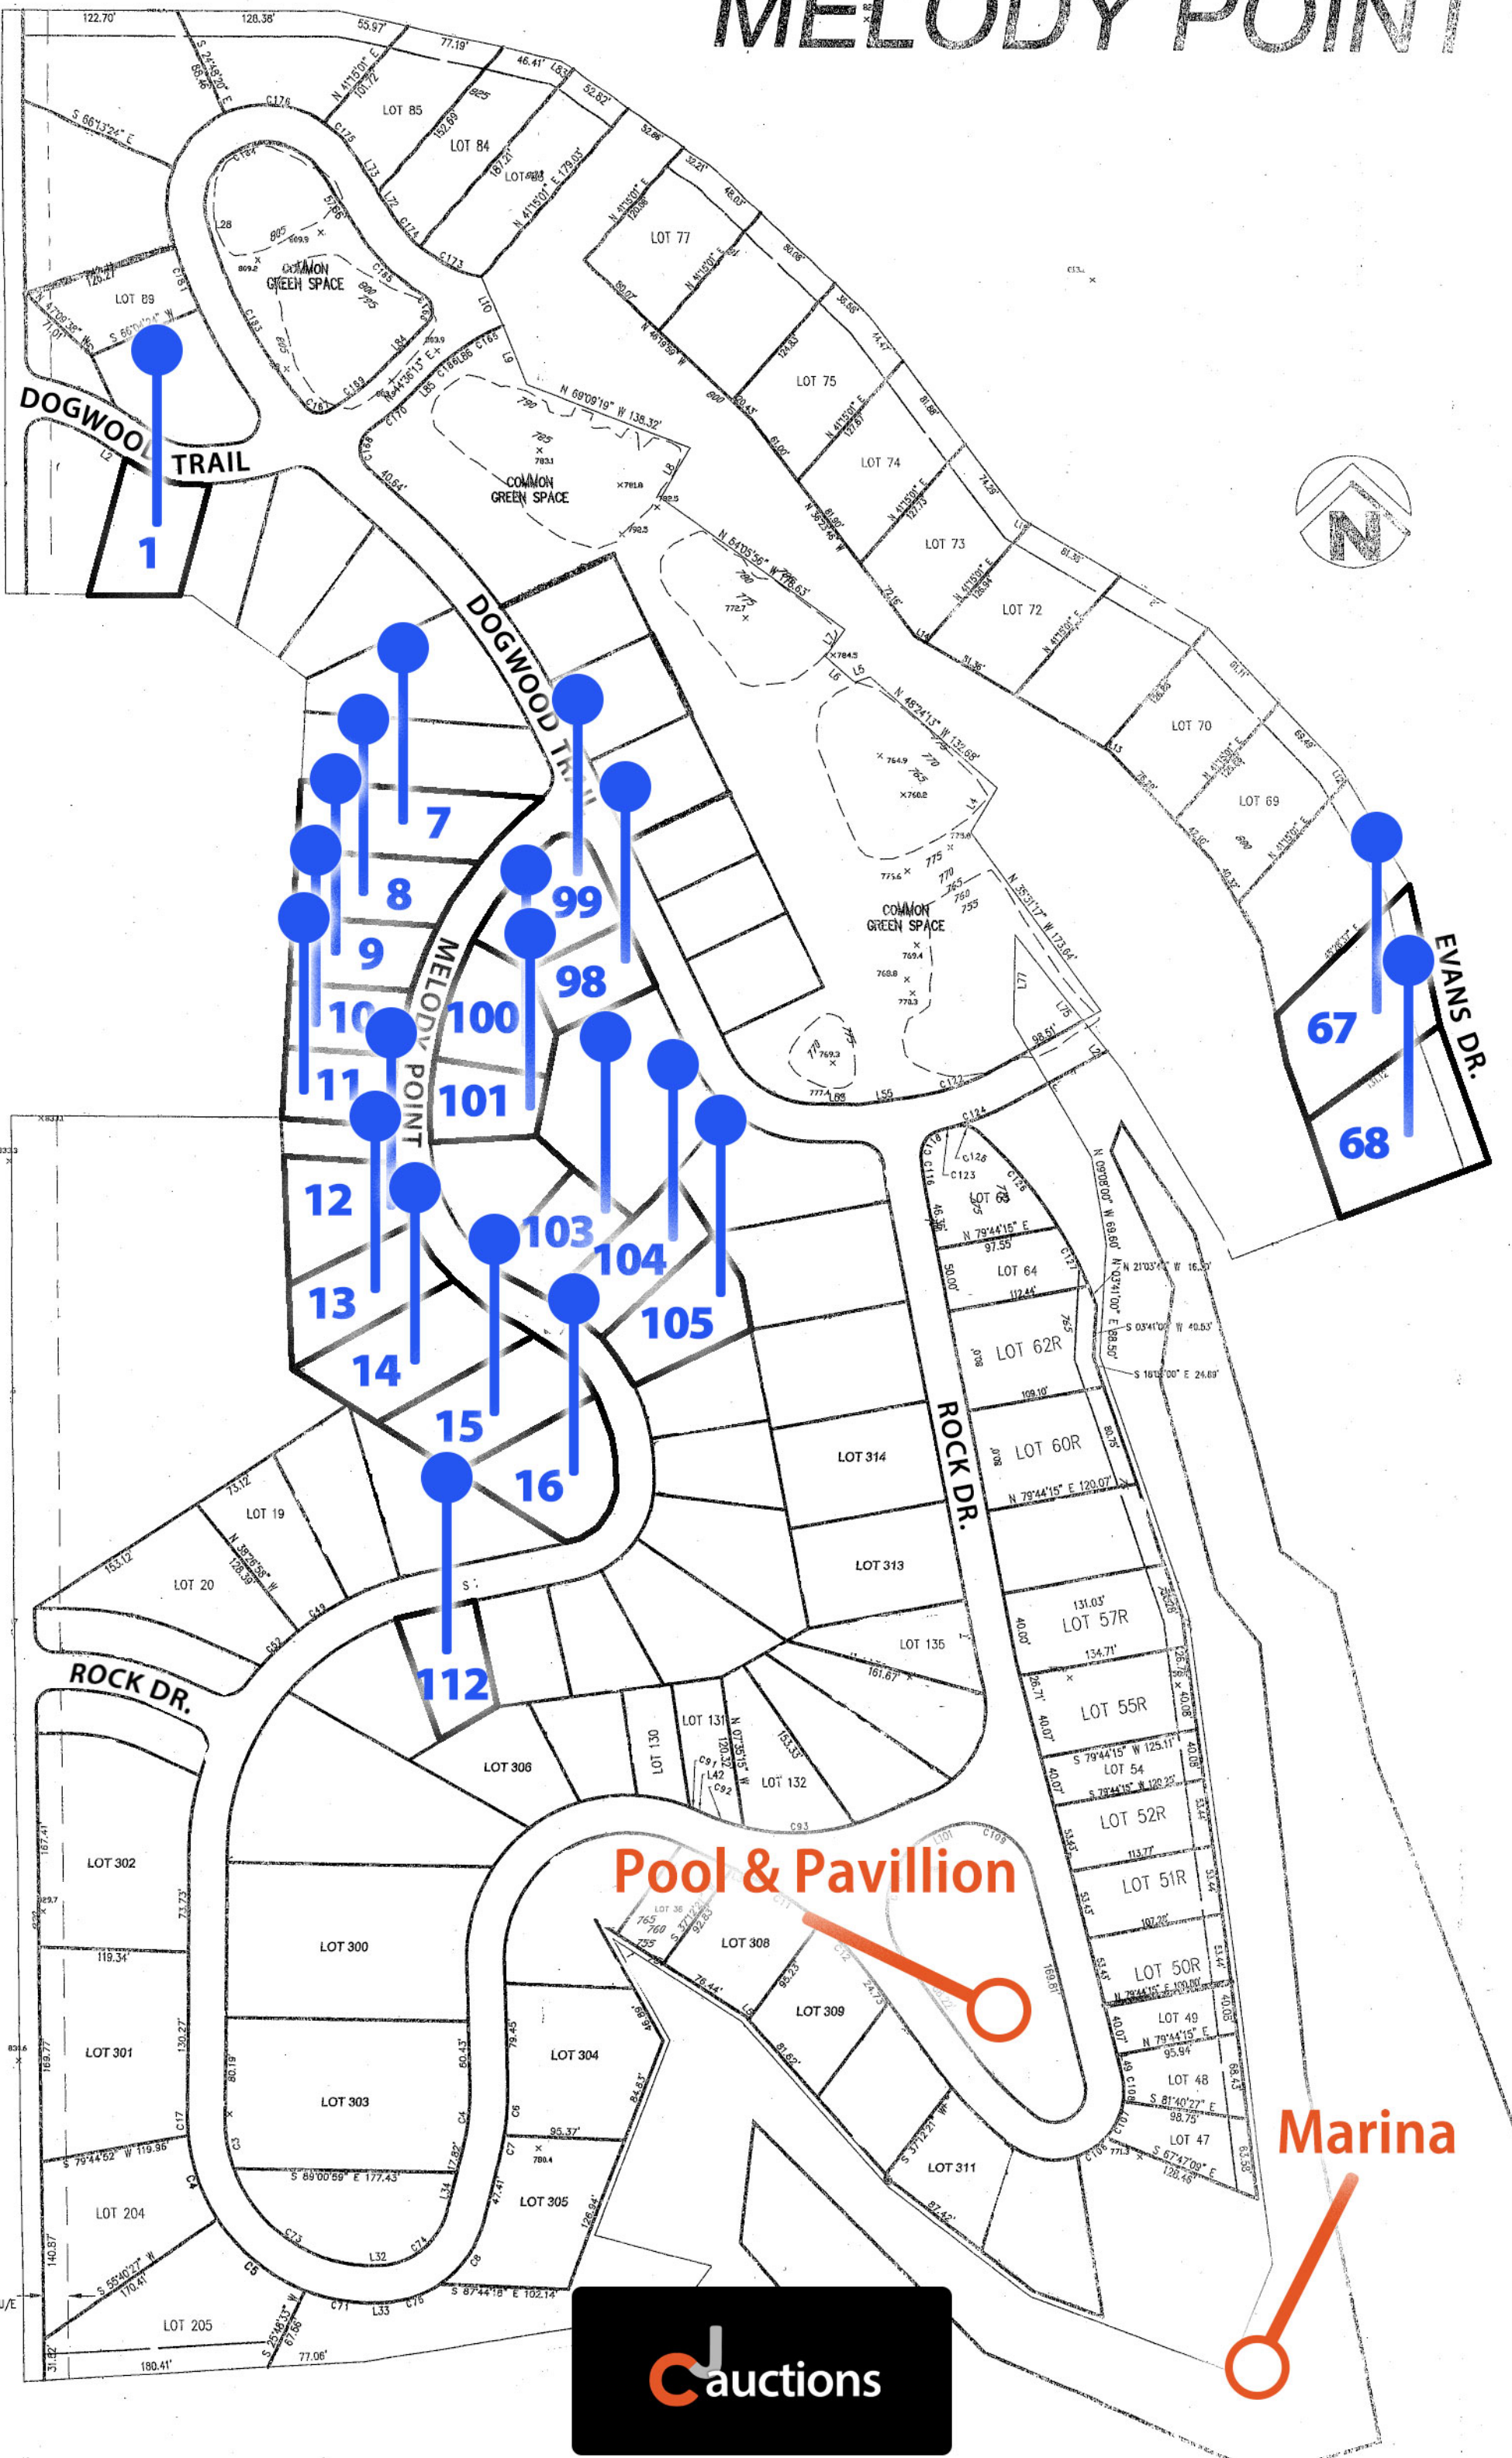

MELODY POINT

600 RD / QUAIL RUN RD.

Pool & Pavillion

Marina

cauctions