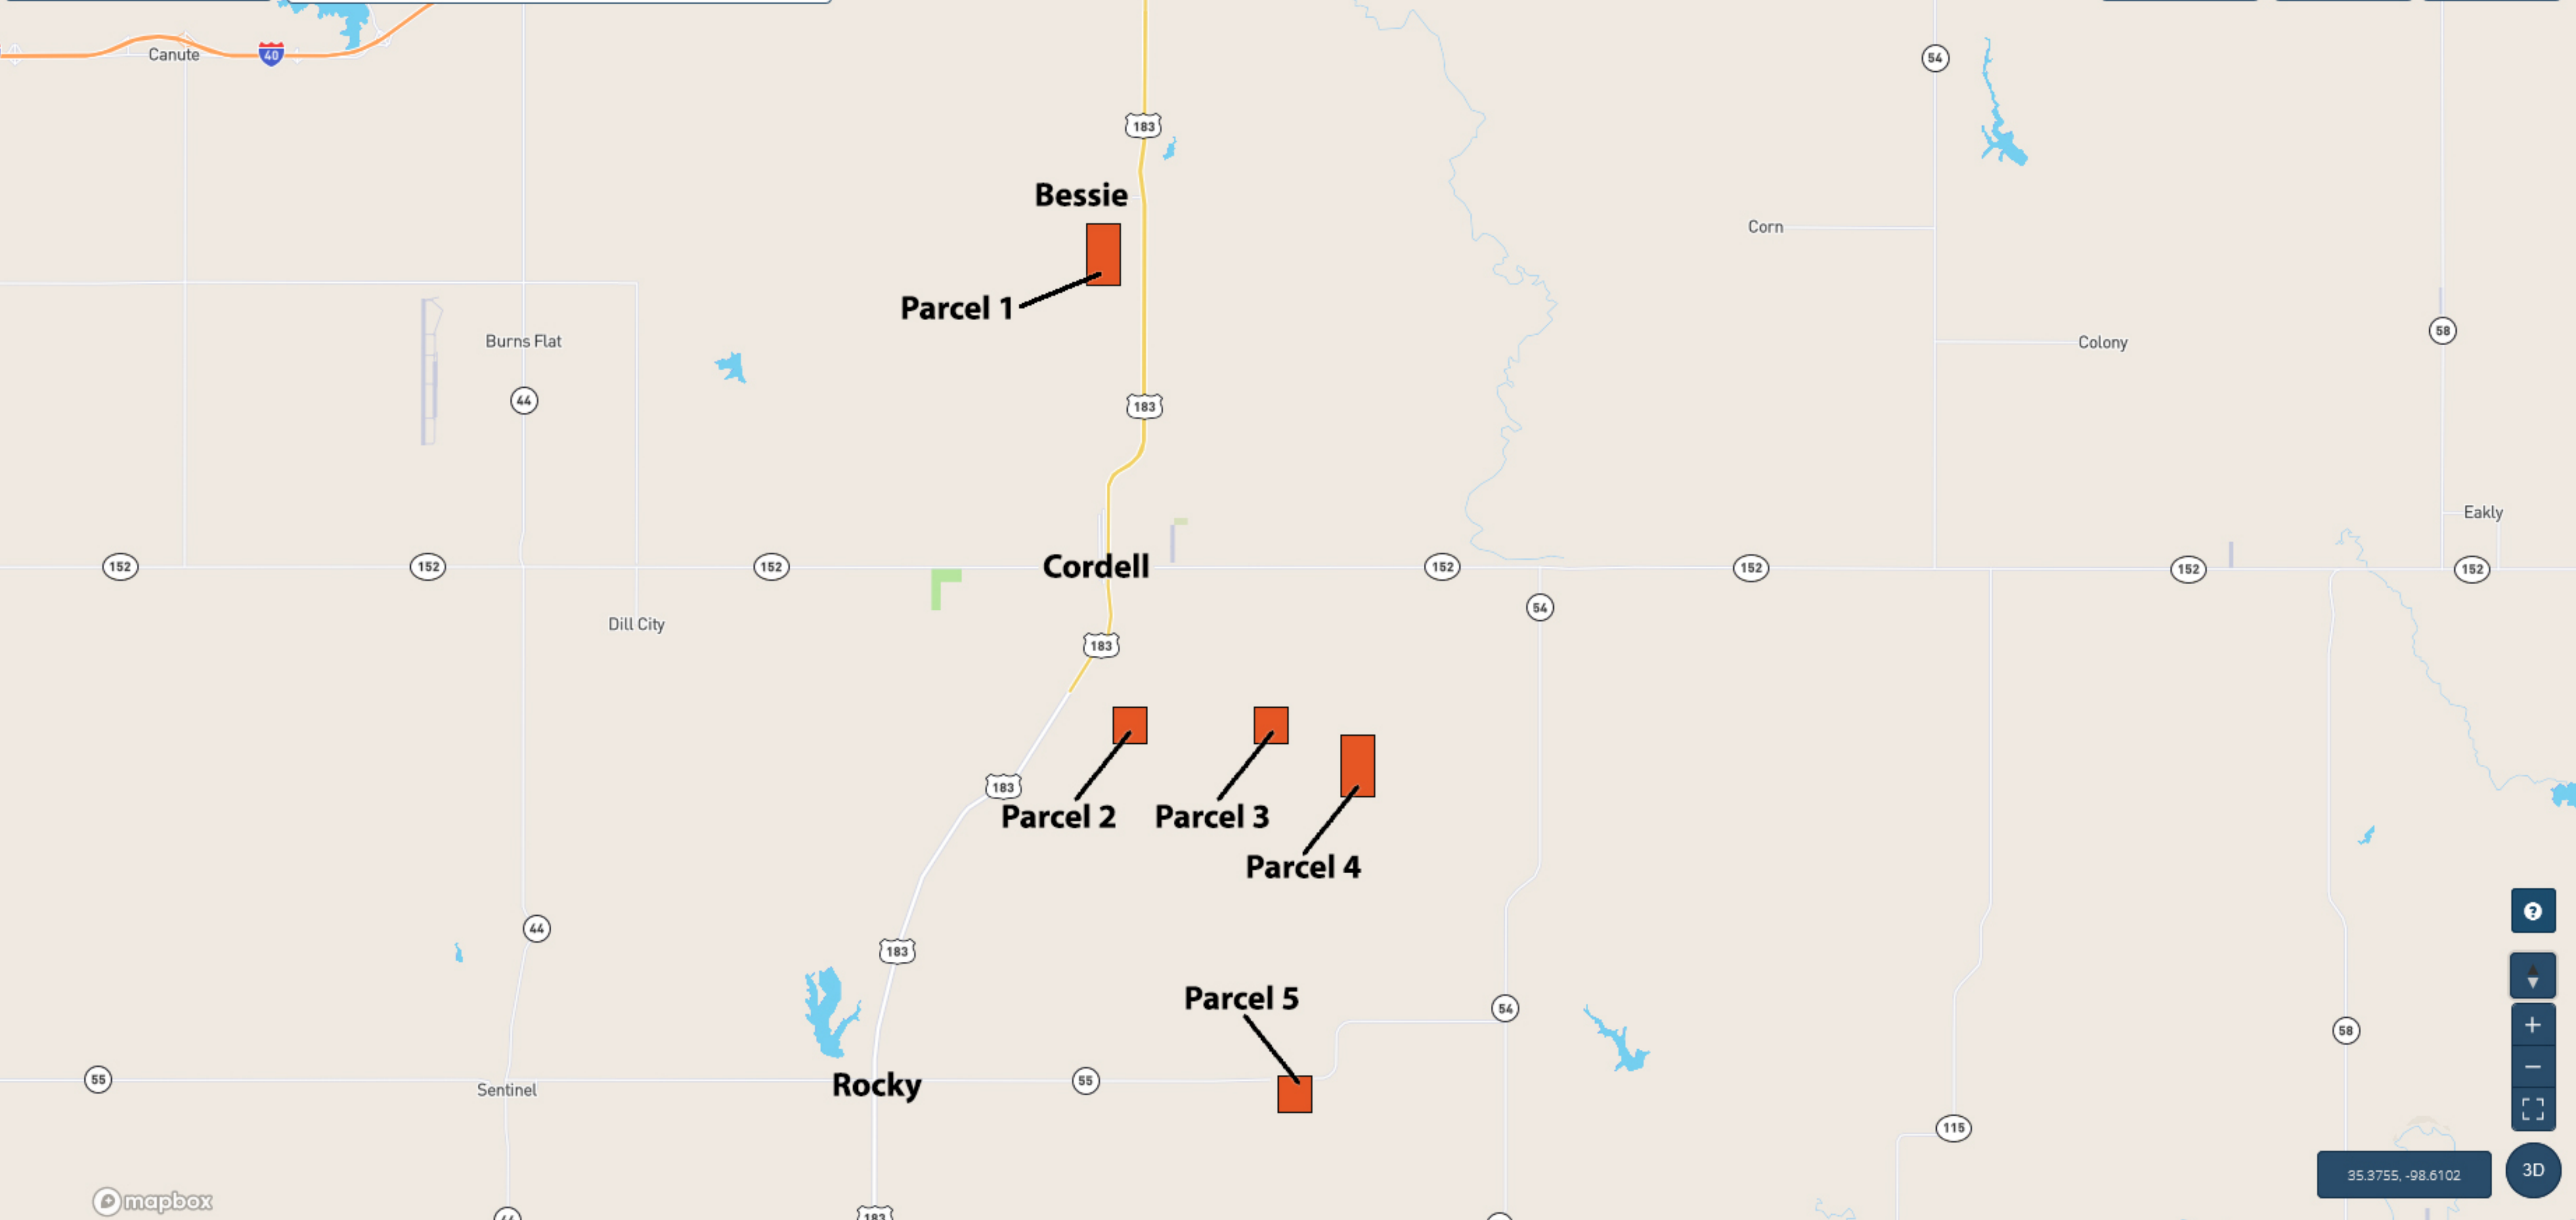

Search by Address Search Address...

Parcels: OFF Tools Reports

35.3755, -98.6102

mapbox

Search by Address

Search Address...

Parcels: OFF

Tools

Reports

PARCEL 1
320AC

Search by Address

Search Address...

Parcels: OFF Tools Reports

PARCEL 2
160AC

Search by Address

Search Address...

Parcels: OFF

Tools

Reports

PARCEL 3
160AC

35.2514, -98.9282

Search by Address

Search Address...

Parcels: OFF

Tools

Reports

PARCEL 4
320AC

Search by Address

Search Address...

Parcels: OFF

Tools

Reports