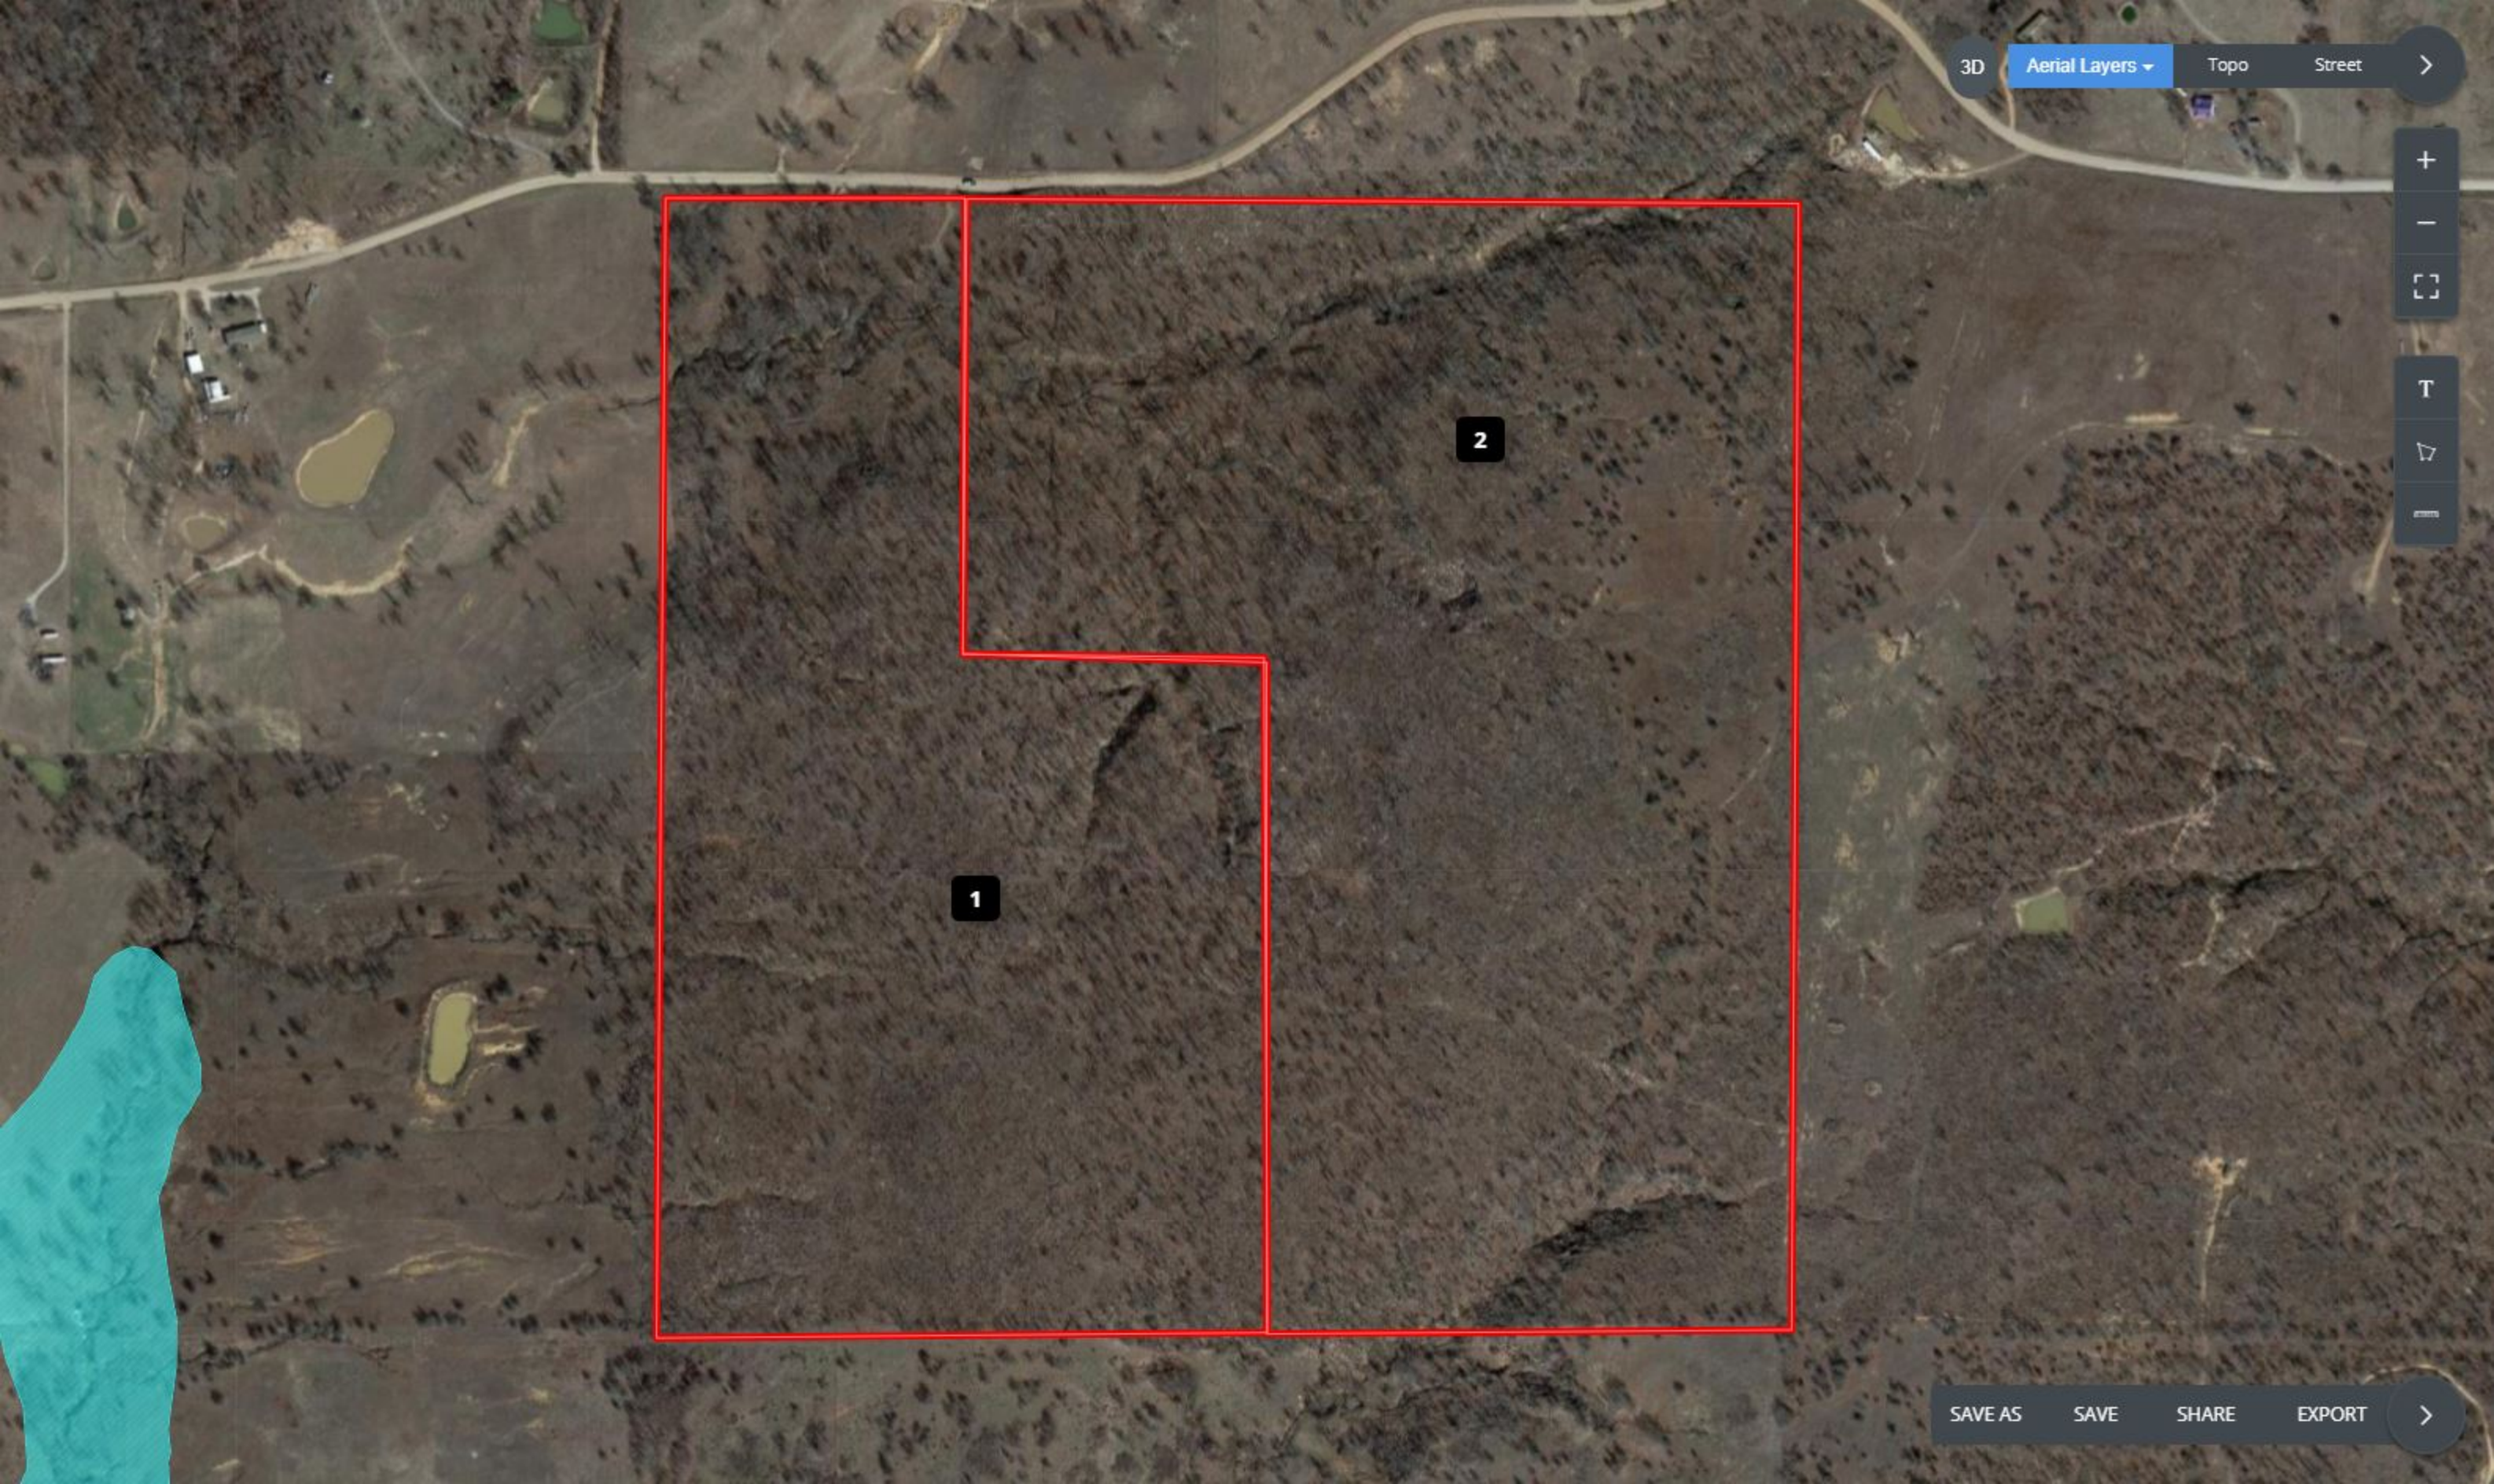

Boundary
Area: 92.046 acres

1

2

904

1

2

33

1

2

3D Aerial Layers Topo Street

SAVE AS SAVE SHARE EXPORT