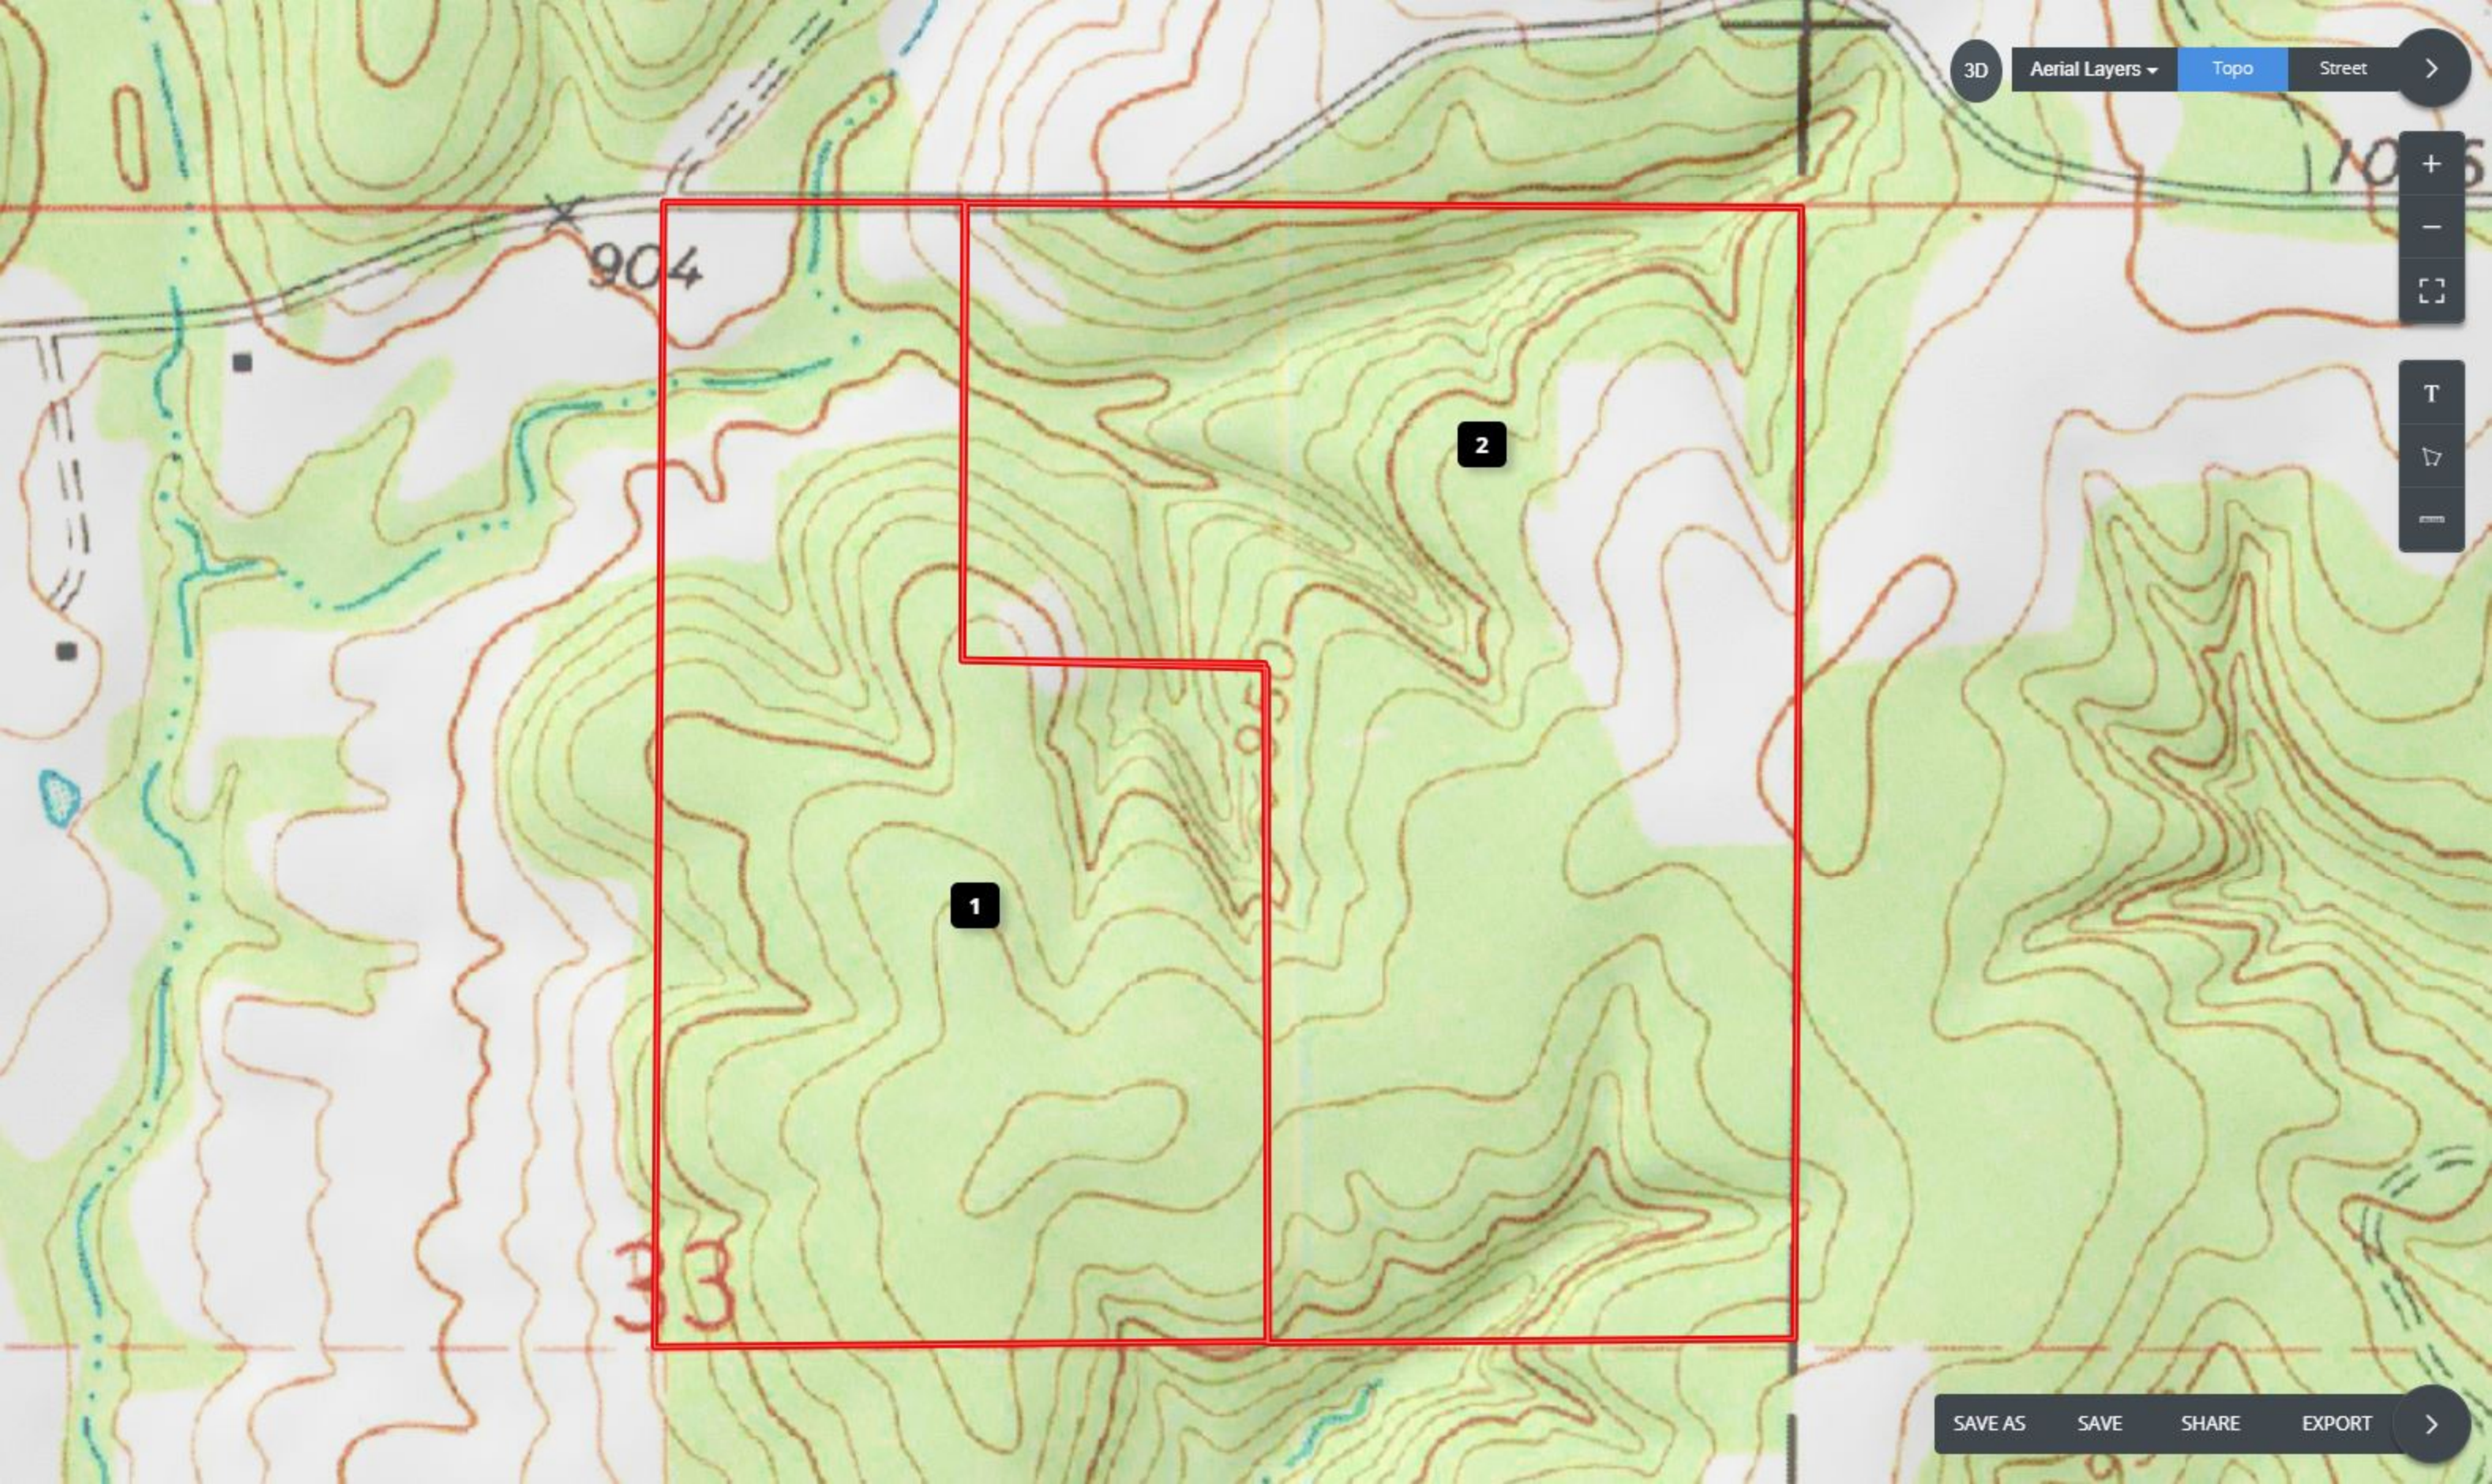

Boundary
Area: 92.046 acres

1

2

904

1

2

33

1

2

3D Aerial Layers Topo Street

SAVE AS SAVE SHARE EXPORT