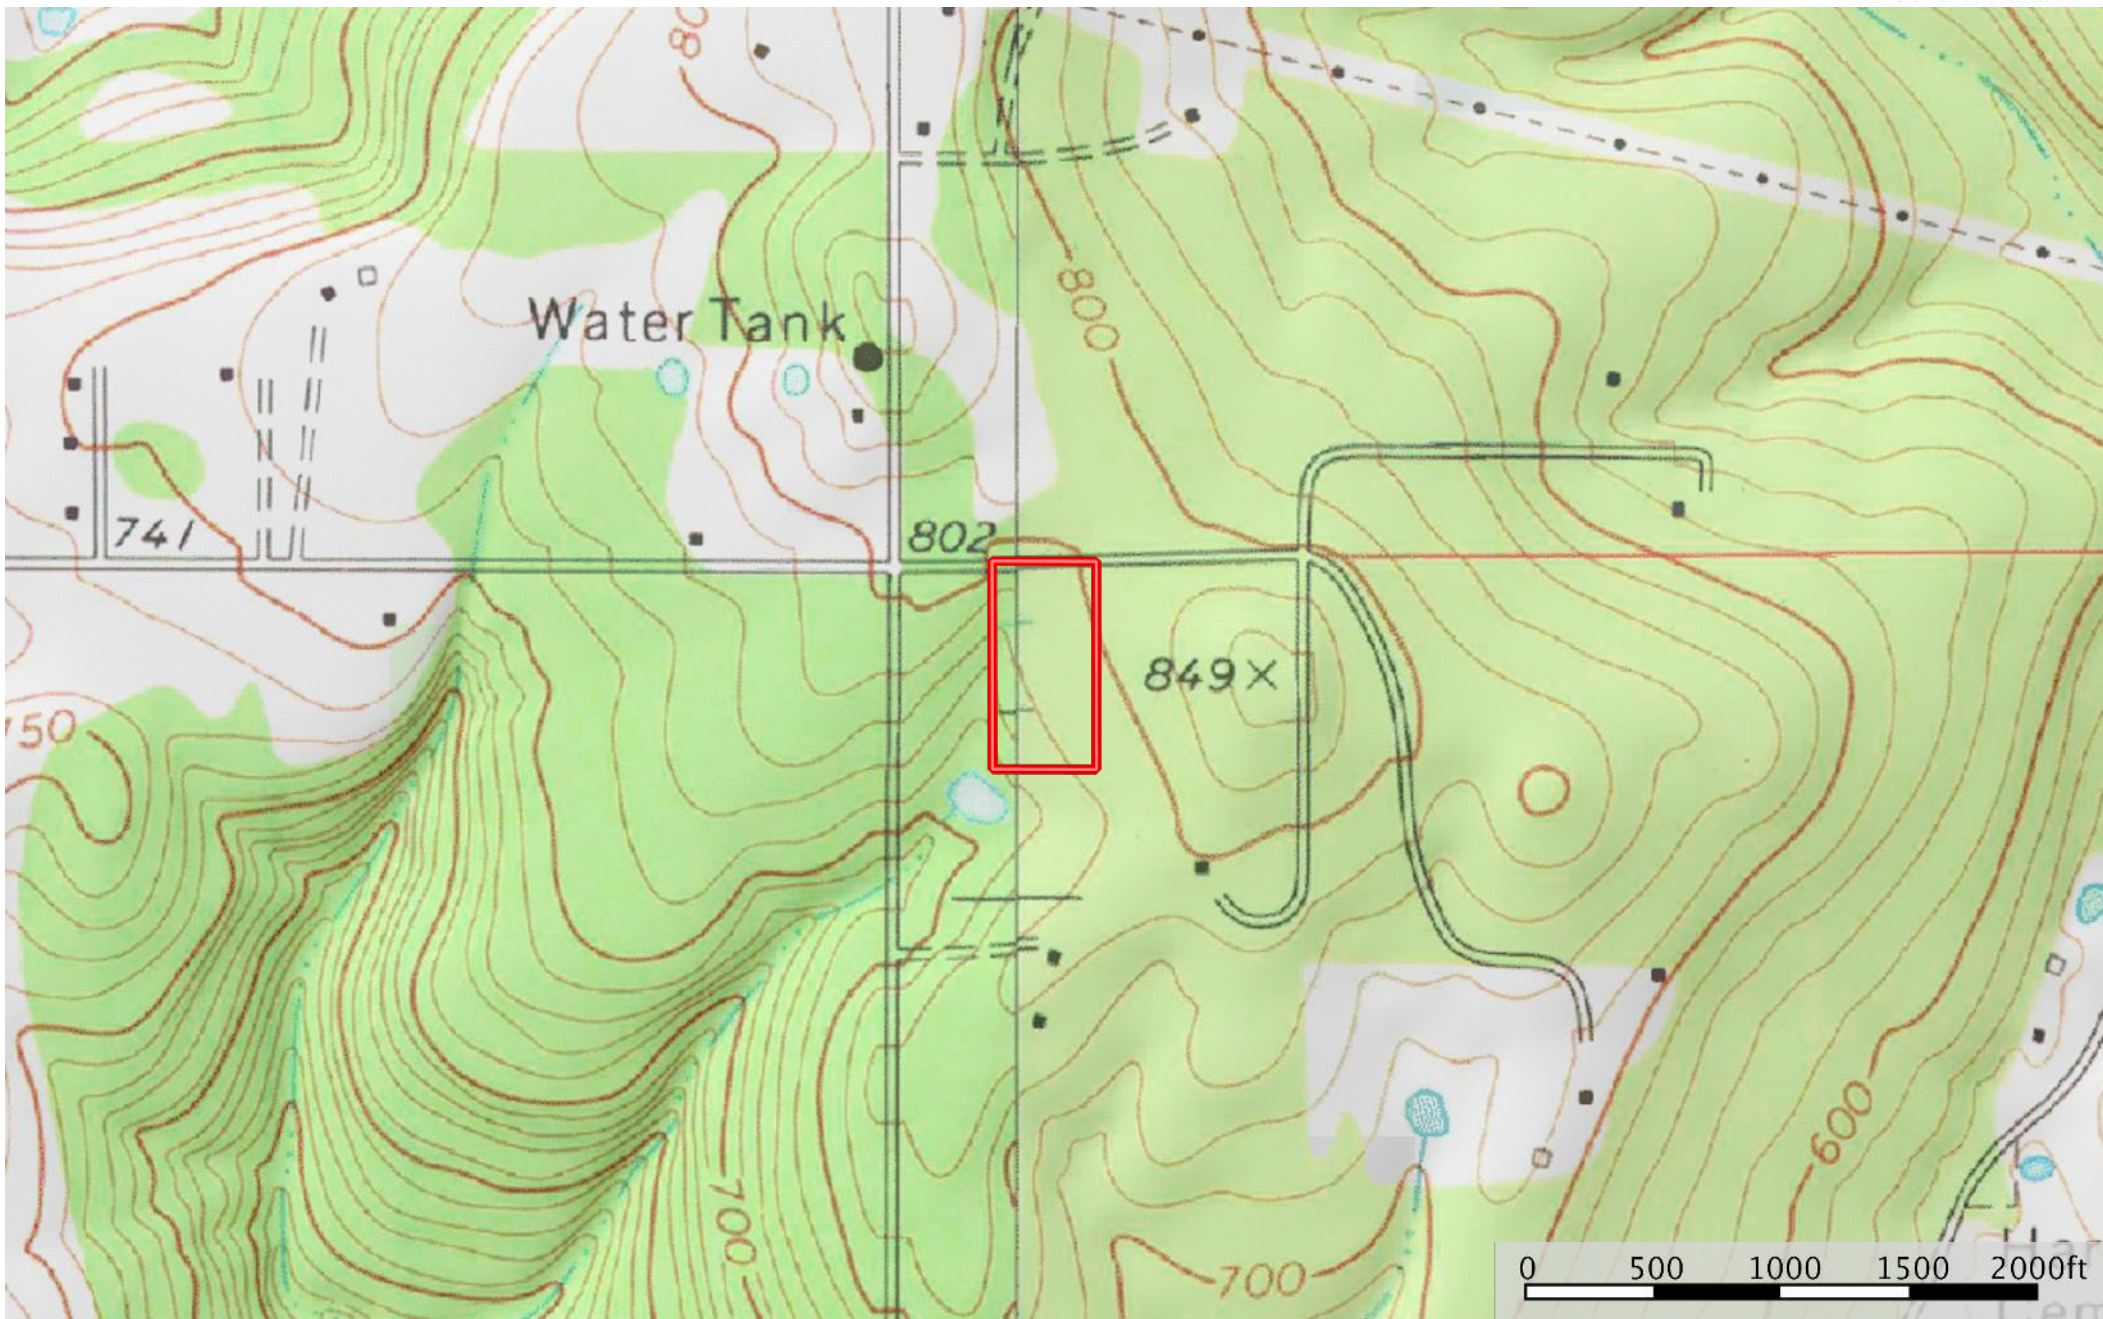

East 32nd St S

Brown Rd

Sally Brown Rd

Sally Brown Rd

Sally Brown Rd

Sally Brown Rd

S Woodland Rd

S Woodland Rd

S Woodland Rd

0 200 400 600 800ft

Map data ©2016 Google Imagery ©2016 , CAPCOG, DigitalGlobe, Texas Orthoimagery Program, U.S. Geological Survey, USDA Farm Service Agency

Boundary

Boundary

Map data ©2016 Google, Imagery ©2016, CAPCOG, DigitalGlobe, Texas Orthoimagery Program, U.S. Geological Survey, USDA Farm Service Agency

Boundary