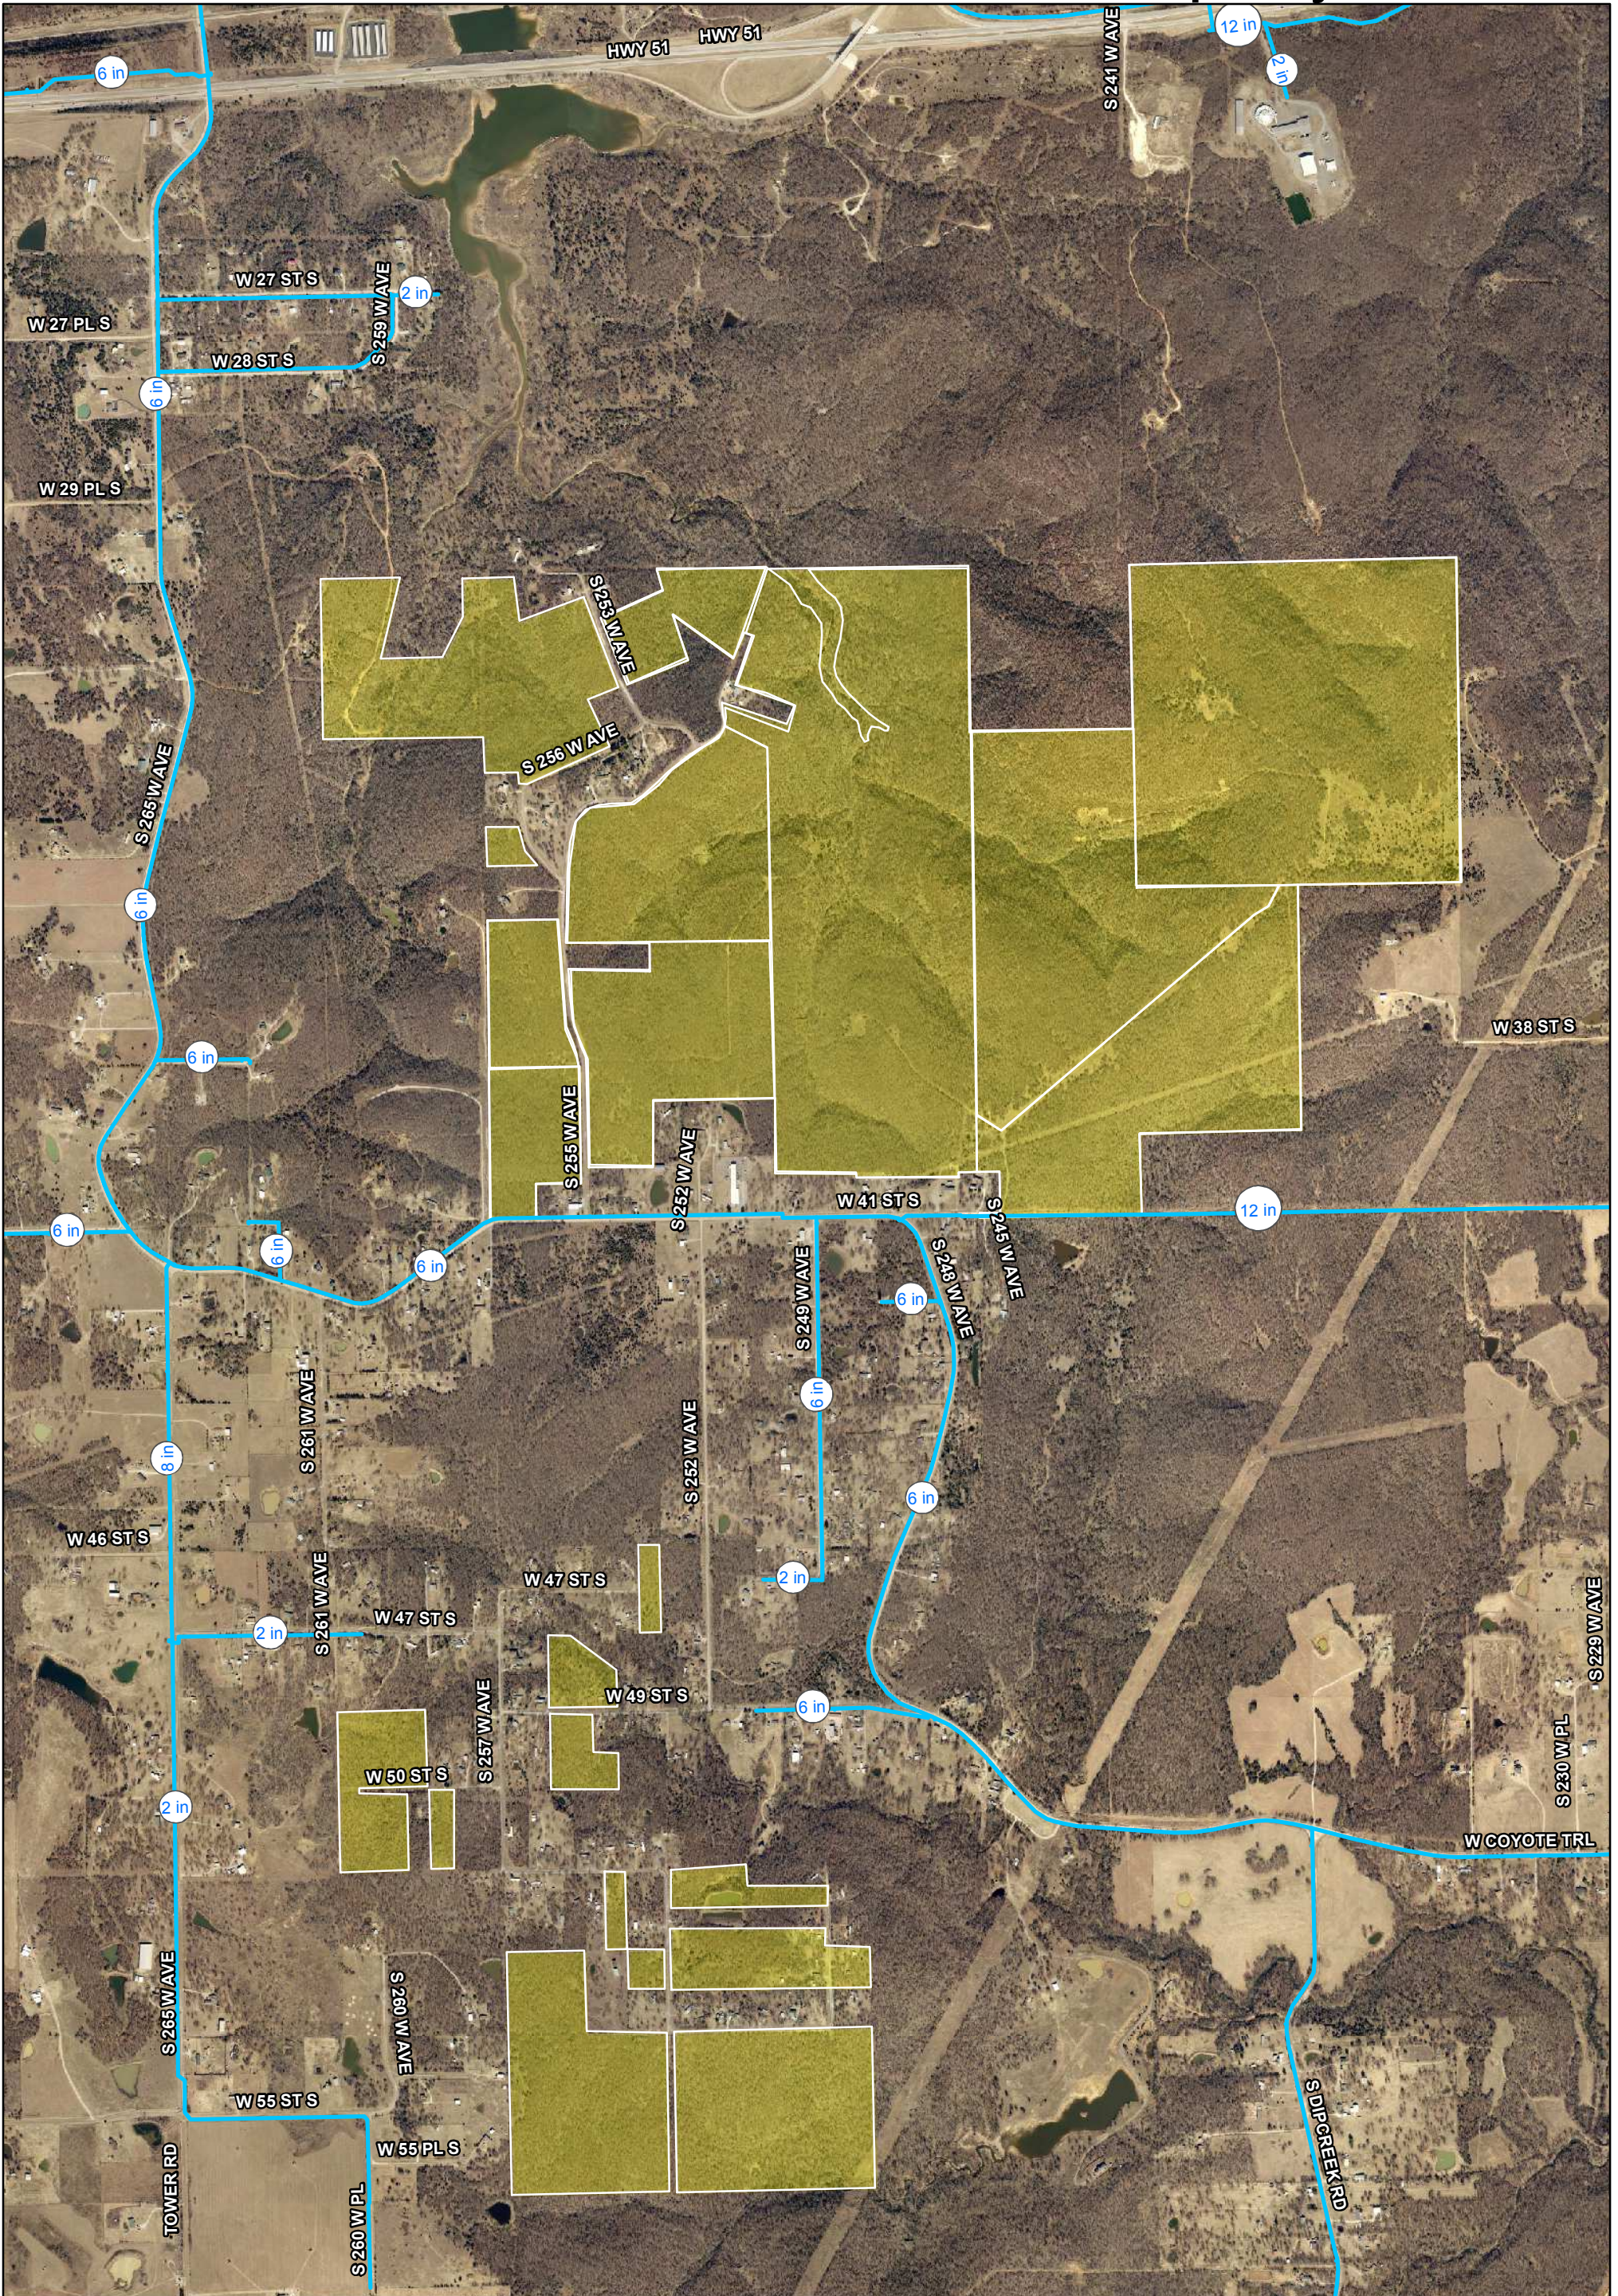

Waterlines Near Thralls' Property

1,250

Feet

1 inch = 1,250 feet

Water Line Parcels

N